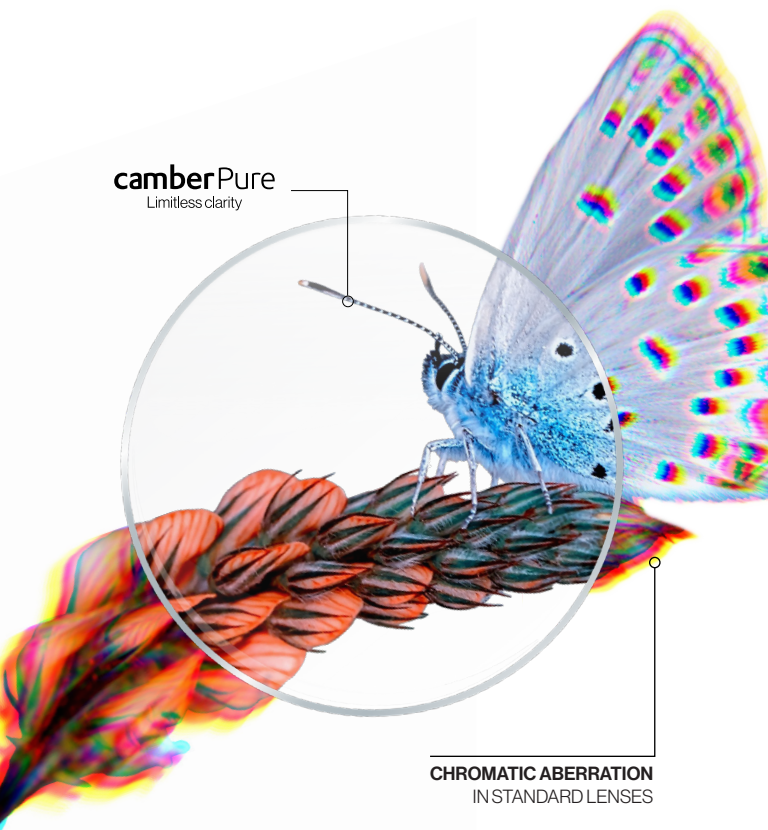

camberPure

Limitless clarity

Redefining Progressive Vision

Pure Clarity for Every Moment

Your vision shapes how you experience the world. Whether reading, recognizing faces, navigating streets, or enjoying a sunset — **clarity matters.** Yet many progressive lens wearers experience blur and color distortion, which are more pronounced in higher prescriptions and certain lens materials.

CamberPure's advanced design enables clarity without compromise.

Every glance reveals sharp lines, pinpoint detail, and maximum contrast. Blur diminishes, colors sharpen, eyes relax—the effect is **pure clarity, all day, every day.**

camberPure
Limitless clarity

CHROMATIC ABERRATION
IN STANDARD LENSES

Who Will Love CamberPure

CamberPure is perfect for lens wearers who:

- Want the best visual clarity and comfort.

- Prefer thin & lightweight lenses.

CamberPure lenses redefine the experience of wearing progressive lenses. Enjoy exceptionally clear vision at near, mid, and far distances, with high contrast and true-to-life colors.

Maximum personalization